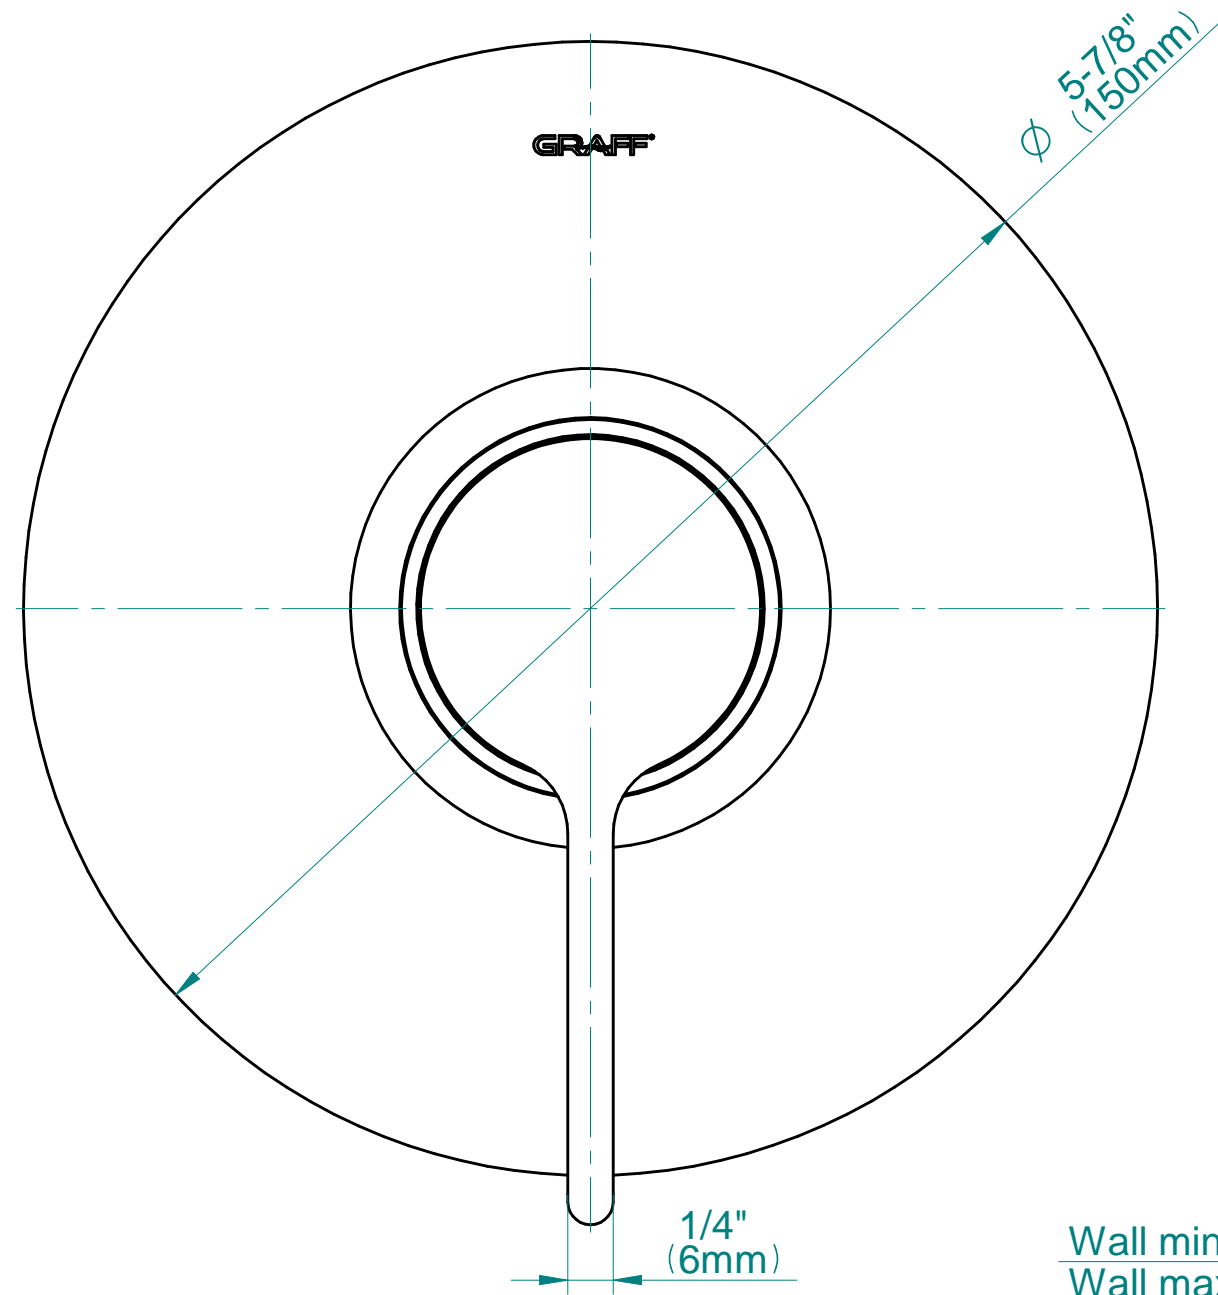

G-7030-LM46S

TERRA Series

Wall min 1-7/16" (37mm)
Wall max 2-1/4" (57 mm)